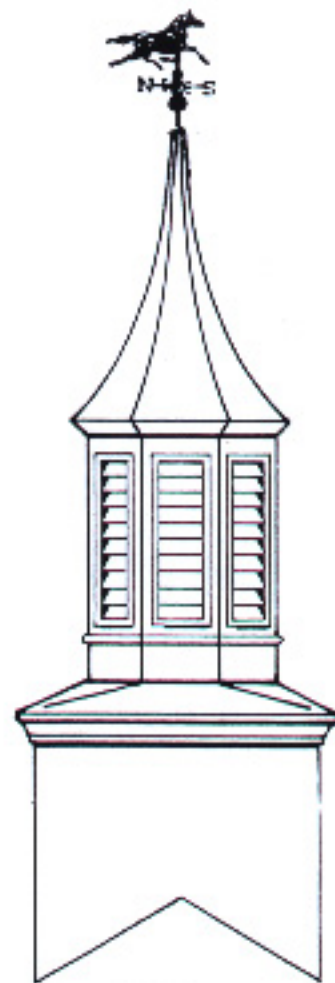

Cupolas

New Models

Model # C250
4' 10" High
22" Base

Model # C120
3' 8" High
22" Base

Model # C101
3' High
32" Base

Model # C210
5' High
36" Base

Model # C100
5' High
3' Base

Model # C211
5' High
36" Base

Model # C108
6' 2" High
3' Base

Model # C330
12' High
4' 6" Base
(Krinklglass optional)

Model # C295
8' 6" High
3' 9" Base

Model # C370
13' High
60" Base

Cupolas

Model # C215

8'6" High
3'9" Base

Model # 216

5' High
?" Base

Model # 275

9'6" High
4' Base

Model # C378

12' High
4'6" Base

Model # C350

11' High
4'6" Base

Model # C390

15' High
?' Base

Model # C455

13'6" High
6' Base

Model # C400

22'2" High
6' Base