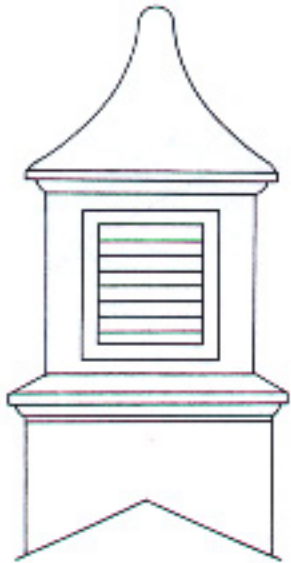

Cupolas

New Models

Model # C250
4' 10" High
22" Base

Model # C120
3' 8" High
22" Base

Model # C101
3' High
32" Base

Model # C210
5' High
36" Base

Model # C100
5' High
3' Base

Model # C211
5' High
36" Base

Model # C108
6' 2" High
3' Base

Model # C330
12' High
4' 6" Base
(Krinklglass optional)

Model # C295
8' 6" High
3' 9" Base

Model # C370
13' High
60" Base

Cupolas

Model # C215

8'6" High
3'9" Base

Model # 216

5' High
?" Base

Model # 275

9'6" High
4' Base

Model # C378

12' High
4'6" Base

Model # C350

11' High
4'6" Base

Model # C390