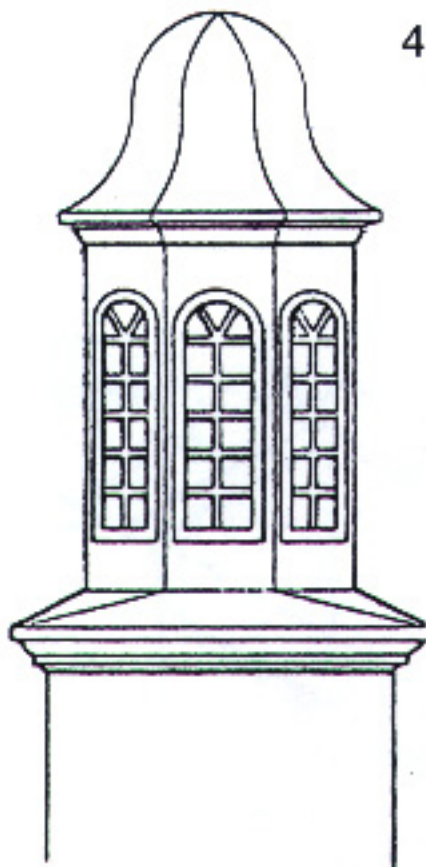

Cupolas

New Models

Model # C250
4' 10" High
22" Base

Model # C120
3' 8" High
22" Base

Model # C101
3' High
32" Base

Model # C210
5' High
36" Base

Model # C100
5' High
3' Base

Model # C211
5' High
36" Base

Model # C108
6' 2" High
3' Base

Model # C330
12' High
4' 6" Base
(Krinklglass optional)

Model # C295
8' 6" High
3' 9" Base

Model # C370
13' High
60" Base

Cupolas

Model # C215

8'6" High
3'9" Base

Model # 216

5' High
?" Base

Model # 275

9'6" High
4' Base

Model # C378

12' High
4'6" Base

Model # C350

11' High
4'6" Base

Model # C390

15' High
?' Base

Model # C455

13'6" High
6' Base

Model # C400

22'2" High
6' Base