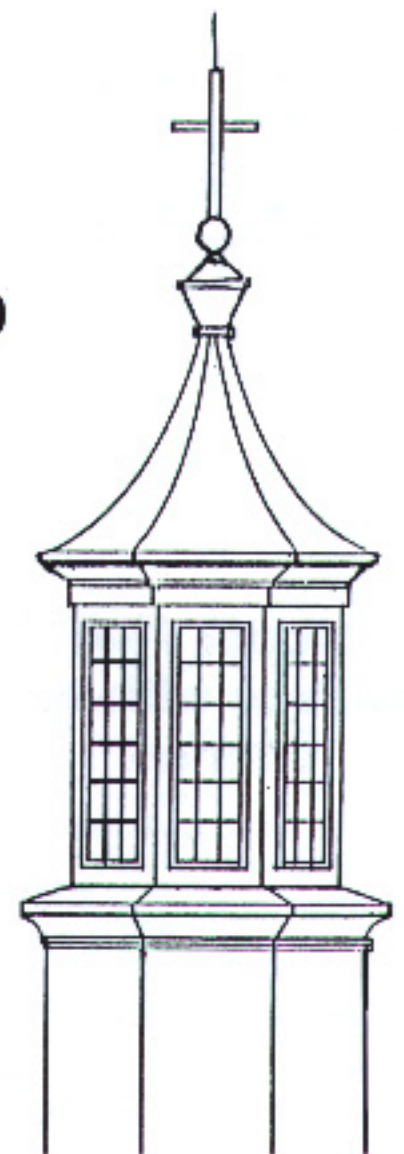

Cupolas

New Models

Model # C250
4' 10" High
22" Base

Model # C120
3' 8" High
22" Base

Model # C101
3' High
32" Base

Model # C210
5' High
36" Base

Model # C100
5' High
3' Base

Model # C211
5' High
36" Base

Model # C108
6' 2" High
3' Base

Model # C330
12' High
4' 6" Base
(Krinklglass optional)

Model # C295
8' 6" High
3' 9" Base

Model # C370
13' High
60" Base

Cupolas

Model # C215

8'6" High
3'9" Base

Model # 216

5' High
?" Base

Model # 275

9'6" High
4' Base

Model # C378

12' High
4'6" Base

Model # C350

11' High
4'6" Base

Model # C390

15' High
?' Base

Model # C455

13'6" High
6' Base

Model # C400

22'2" High
6' Base