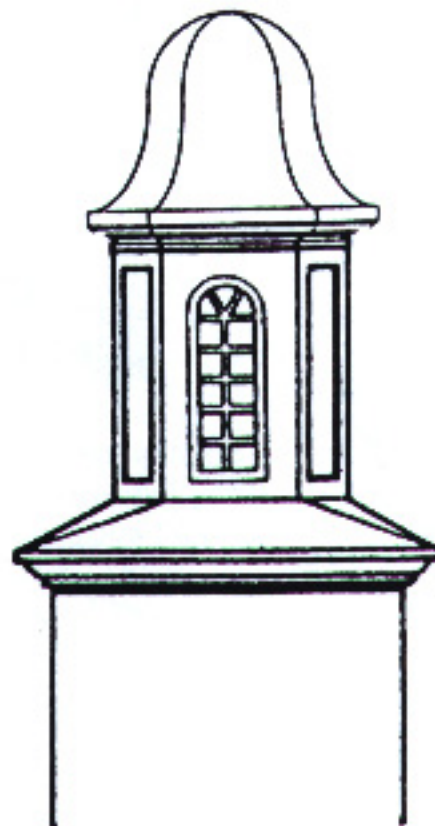

Cupolas

New Models

Model # C250
4' 10" High
22" Base

Model # C120
3' 8" High
22" Base

Model # C101
3' High
32" Base

Model # C210
5' High
36" Base

Model # C100
5' High
3' Base

Model # C211
5' High
36" Base

Model # C108
6' 2" High
3' Base

Model # C330
12' High
4' 6" Base
(Krinklglass optional)

Model # C295
8' 6" High
3' 9" Base

Model # C370
13' High
60" Base

Cupolas

Model # C215

8'6" High
3'9" Base

Model # 216

5' High
?" Base

Model # 275

9'6" High
4' Base

Model # C378

12' High
4'6" Base

Model # C350

11' High
4'6" Base

Model # C390

15' High
?' Base

Model # C455

13'6" High
6' Base

Model # C400

22'2" High
6' Base