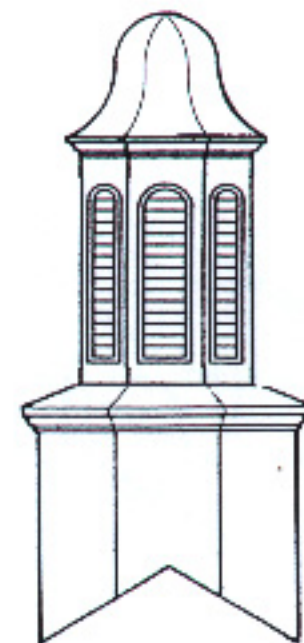

Cupolas

New Models

Model # C250
4' 10" High
22" Base

Model # C120
3' 8" High
22" Base

Model # C101
3' High
32" Base

Model # C210
5' High
36" Base

Model # C100
5' High
3' Base

Model # C211
5' High
36" Base

Model # C108
6' 2" High
3' Base

Model # C330
12' High
4' 6" Base
(Krinklglass optional)

Model # C295
8' 6" High
3' 9" Base

Model # C370
13' High
60" Base

Cupolas

Model # C215

8'6" High
3'9" Base

Model # 216

5' High
?" Base

Model # 275

9'6" High
4' Base

Model # C378

12' High
4'6" Base

Model # C350

11' High
4'6" Base

Model # C390

15' High
?' Base

Model # C455

13'6" High
6' Base

Model # C400

22'2" High
6' Base