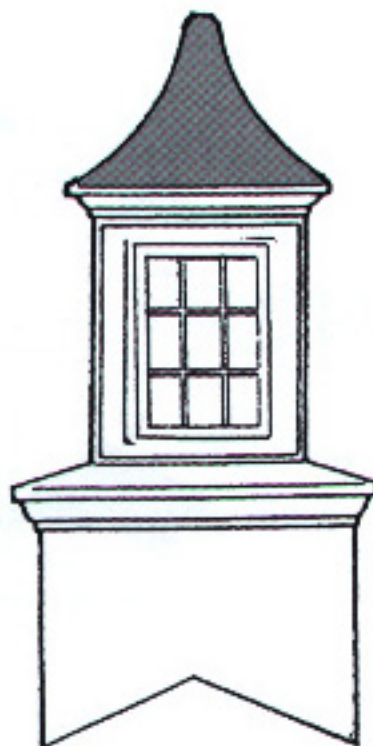

Cupolas

New Models

Model # C250
4' 10" High
22" Base

Model # C120
3' 8" High
22" Base

Model # C101
3' High
32" Base

Model # C210
5' High
36" Base

Model # C100
5' High
3' Base

Model # C211
5' High
36" Base

Model # C108
6' 2" High
3' Base

Model # C330
12' High
4' 6" Base
(Krinklglass optional)

Model # C295
8' 6" High
3' 9" Base

Model # C370
13' High
60" Base

Cupolas

Model # C215

8'6" High
3'9" Base

Model # 216

5' High
?" Base

Model # 275

9'6" High
4' Base

Model # C378

12' High
4'6" Base

Model # C350

11' High
4'6" Base

Model # C390